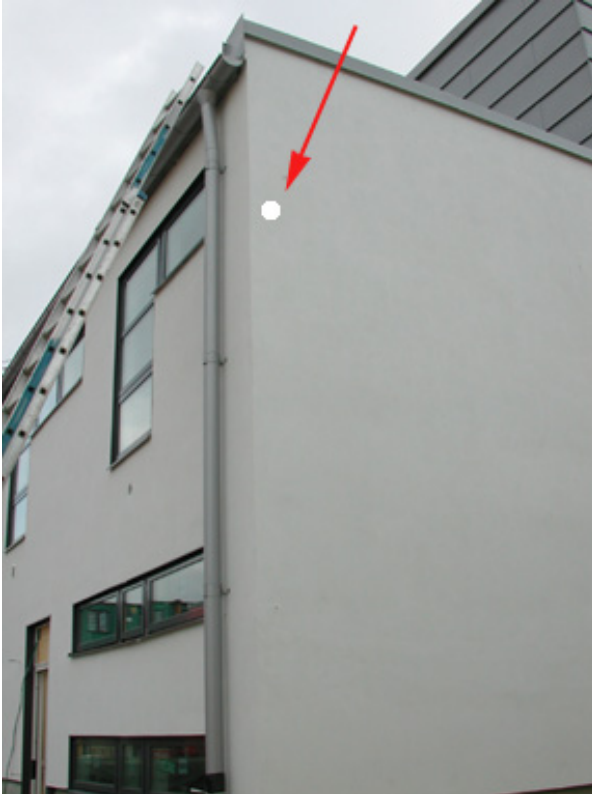

THE NEW CITY MARKER LOCATIONS

Skanska Bygg / Haremst, White Architects AB / SEA HOUSE

THE NEW CITY MARKER LOCATIONS
ARE INDICATED IN THE PHOTOS
BY THE WHITE DOTS.

THROUGHOUT THE ENTIRE CITY OF TOMORROW,
EACH INDIVIDUAL UNIT WILL HAVE IT'S OWN
INDIVIDUAL AND UNIQUE MARKER.

The *Markers* have been made in three different sizes, as follows:

Large (13.5 x 9 inches): for the outsides of the buildings

Small (4.5 x 3 inches): for the doorways to the individual units

These shapes have been made specifically for this building: