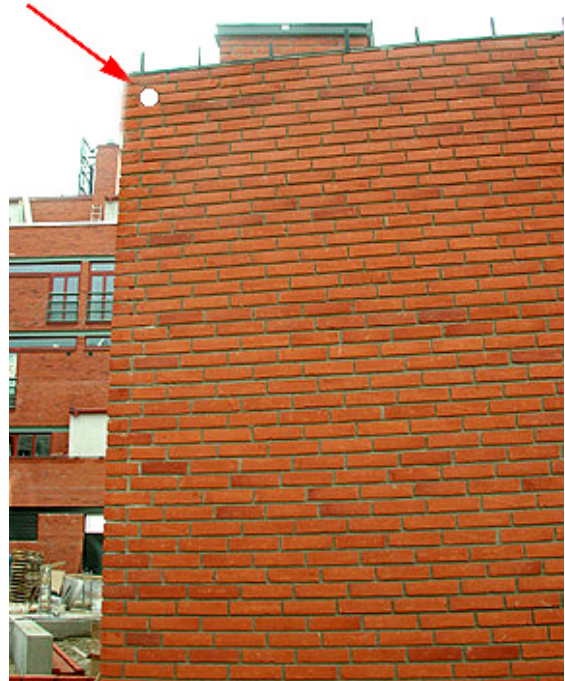

THE NEW CITY MARKER LOCATIONS *MKB / Gert / Wingard*

THE NEW CITY MARKER LOCATIONS
ARE INDICATED IN THE PHOTOS
BY THE WHITE DOTS.

THROUGHOUT THE ENTIRE CITY OF
TOMORROW, EACH INDIVIDUAL UNIT WILL
HAVE IT'S OWN INDIVIDUAL AND UNIQUE
MARKER.

THE NEW CITY MARKER SHAPES *For: MKB / Gert / Wingard*

Each building has its own "family" of "New City Markers," and each shape is different.

The *Markers* are a neutral light gray, and are made of 1/16 inch brushed aluminum

The *Markers* have been made in three different sizes, as follows:

Large (13.5 x 9 inches): for the outsides of the buildings

Small (4.5 x 3 inches): for the doorways to the individual units

These shapes have been made specifically for this building: